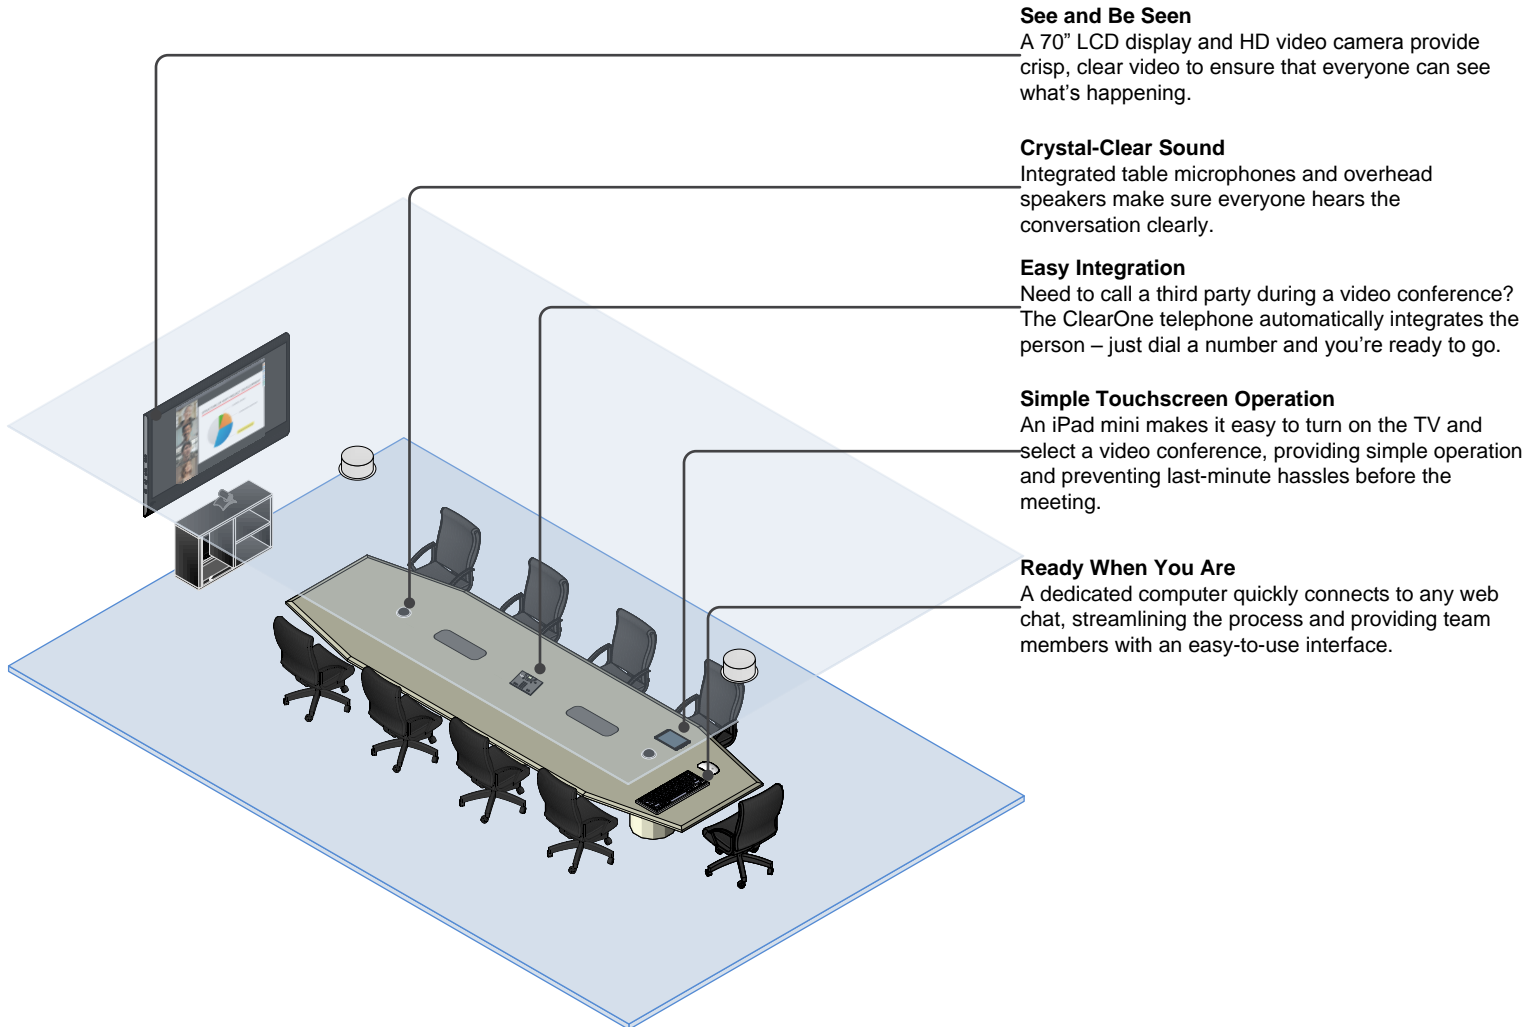

## Description

This 8-14 person room is the perfect choice for an entry-level integrated video conference system. A dedicated computer makes it easy to use web chats such as Skype, Webex and GoToMeeting, while the 70" LCD display gives everyone a great view. Integrated table microphones and overhead speakers provide crystal-clear audio, and operation is simplified thanks to an iPad Mini touchscreen.

## Features

- Dedicated room computer for quick connection to Skype, Webex and other web chats
- Integrated table microphones and overhead speakers for clear audio
- ClearOne telephone with a dedicated dialer
- Simple touchscreen operation via an iPad Mini
- 70" LCD display and HD video camera