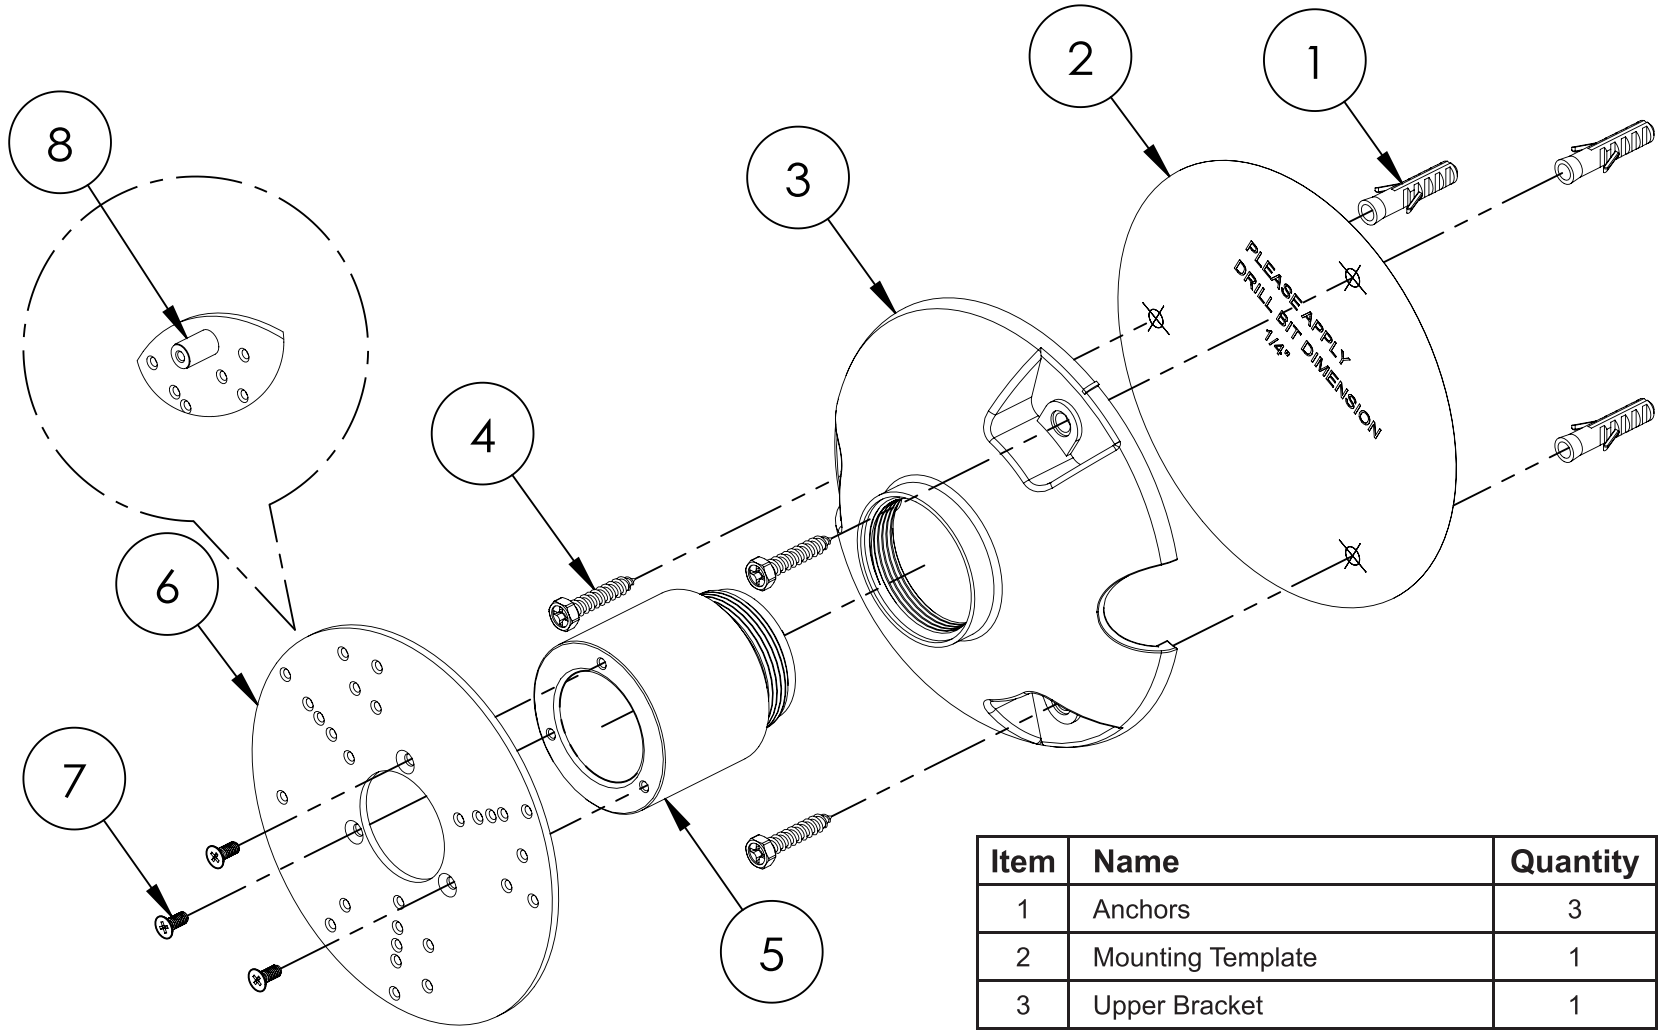

INK: 1-color - Black

NO. of PAGES: 1

MATERIAL: 80# text - gloss

SCALE: 1:1

Must be RoHS Compliant

USE ARTWORK ON PAGE 2 of PDF

MT-DCM-WH

Dome Camera Ceiling Mount (White)

Item	Name	Quantity
1	Anchors	3
2	Mounting Template	1
3	Upper Bracket	1
4	Anchors Screw	3
5	Transfer Joint	1
6	Fixed Plate	1
7	Flat Head Screw M4x8mm	3
8	Threaded Spacer M4x19mm	3