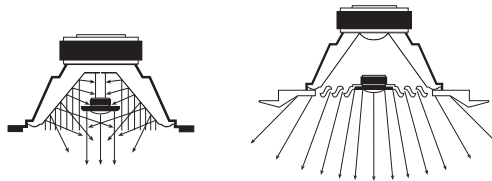

 SpeakerCraft®

AIM8 DT Series

Our dual-tweeter speakers have become a popular option for secondary rooms where a pair of speakers may be considered over-kill. These single speakers produce both left and right channels and can complete a multi-room system throughout the home.

The AIM8 DT is the largest of the DT series. Its 8" dual voice-coil woofer creates deep, satisfying bass while the dual tweeters produce the crystal clear high frequencies necessary to create the subtle detail of a musical performance. Perfect for guest bedrooms, walk-in closets, laundry rooms or the garage, the AIM8 DT will fill your home and your life with the music you love.

AIM8 DT Three

- (2) 1" Pivoting Aluminum Dome Tweeters
- 8" Pivoting Aluminum Cone Woofer
- Efficiency: 91 dB 1W/1m
- Frequency Response: 45Hz - 20 kHz
- Patent Pending

AIM8 DT One

- (2) 1" Pivoting Silk Dome Tweeters
- 8" Pivoting Polypropylene Cone Woofer
- Efficiency: 91 dB 1W/1m
- Frequency Response: 48Hz - 20 kHz
- Patent Pending

DT8 Zero

- (2) 1" Silk Dome Tweeters
- 8" Polypropylene Cone Woofer
- Efficiency: 91 dB 1W/1m
- Frequency Response: 45Hz - 20 kHz
- Patent Pending

Our speakers sound much better off-axis!

Only SpeakerCraft offers the exclusive WavePlane™ tweeter baffle which is located just behind the tweeter of all AIM in-ceiling speakers. The WavePlane™ creates better high frequency dispersion. This is accomplished by allowing the tweeter to reflect off a solid surface instead of the vibrating woofer. Ordinary speakers only sound their best when you are directly underneath them. This is because high frequencies are directional. The WavePlane™ assures optimal high frequency dispersion throughout the listening area.